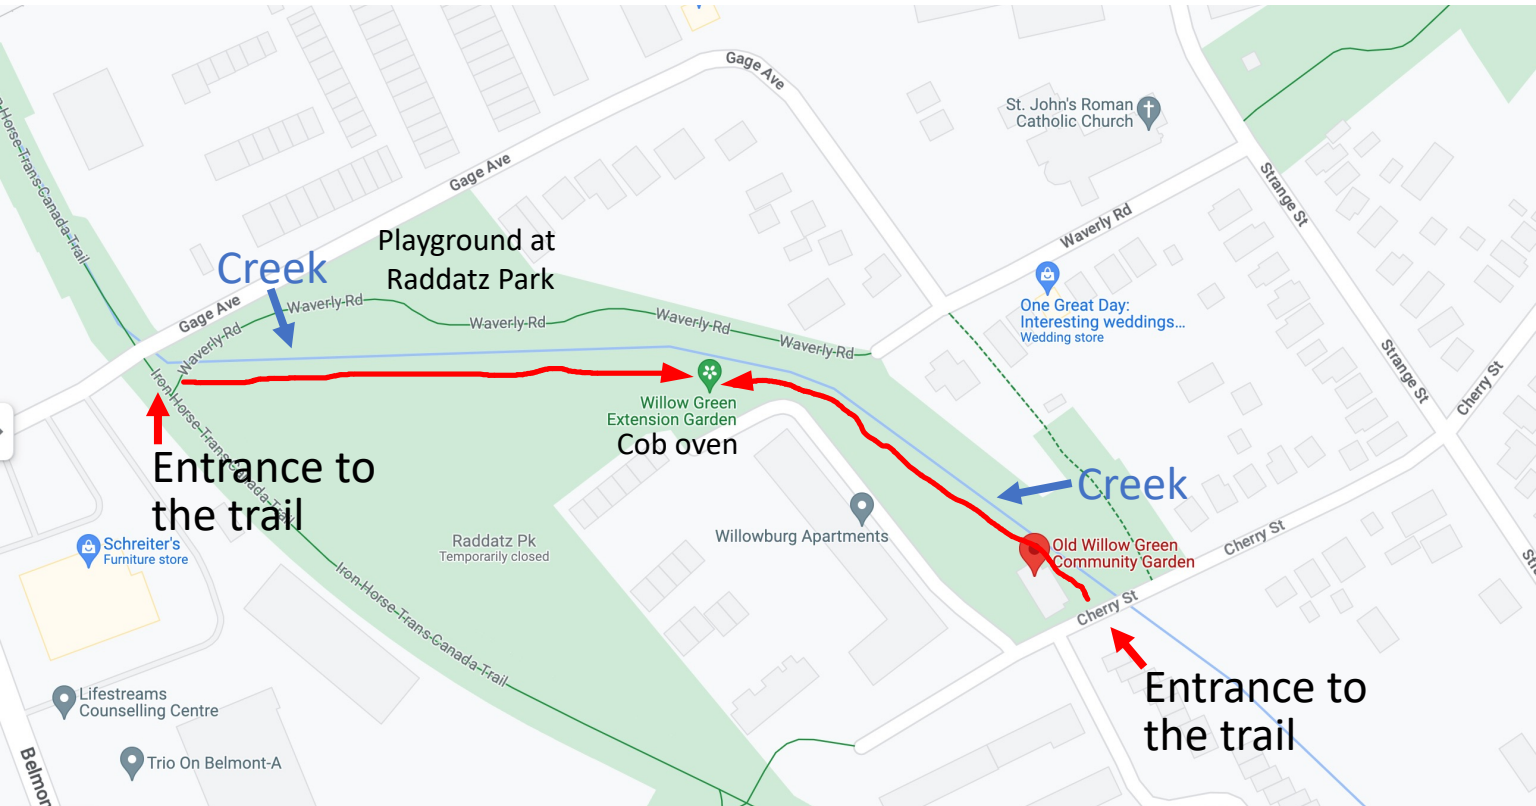

HOW TO GET TO THE CHERRY PARK NEIGHBOURHOOD COB OVEN

The oven is located inside the Willow Green Extension Garden. Follow the footpath on the west side of the creek. You can find the footpath beside the Old Willow Green Community Garden on Cherry Street or just off the Waverly Road multi-use path where it meets the Iron Horse Trail at Gage Avenue. This is not a wheelchair accessible trail.

The Cherry Park Neighbourhood Association hosts bread bakes in the oven during the warmer months. Neighbours are welcome to bring their own items to bake when the oven is heated. If you're interested in learning how to lead a bake please email cpna@execulink.com